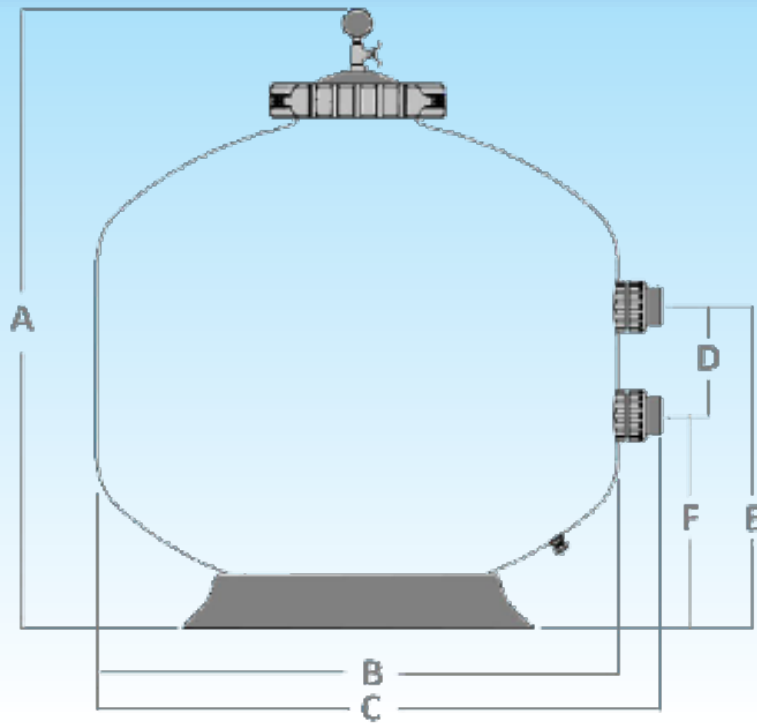

WATERCO[®]

water, the liquid of life

HRV SERIES

Side Mount Media Filter

Waterco HRV fiberglass filters embody the latest in fiberglass winding technology. The HRV series filters are constructed from anticorrosive, nontoxic materials and are engineered to withstand the high flow and pressures of today's pool and industrial systems.

- Reinforced neck ring and solid lid closure
 - 2" Multiport Valve, with 2" Bulkhead connections
 - 10 Year Tank Warranty
 - NSF listed

30
years
Since 1981

www.waterco.us

Model	A	B	C	D	E	F
22207188	32.19	19.00	19.50	8.00	18.75	10.58
22207248	37.59	24.64	27.72	8.00	19.63	11.63
22207308	40.06	31.34	34.22	8.00	22.09	14.09
22207368	45.50	36.50	39.59	8.00	23.62	15.62

Model	Description	Media Capacity	Area Sq. Ft.	Flow Rate	Shipping Weight
22207188	HRV, 18" Side Mount Sand Series, 2" ports (no valve)	150 lbs	1.76	26 - 35	44 lbs
22207248	HRV, 24" Side Mount Sand Series, 2" ports (no valve)	300 lbs	3.14	47 - 63	56 lbs
22207308	HRV, 30" Side Mount Sand Series, 2" ports (no valve)	500 lbs	4.91	74 - 98	75 lbs
22207368	HRV, 36" Side Mount Sand Series, 2" ports (no valve)	800 lbs	7.07	106 - 141	104 lbs

Note: Multiport must be ordered separately HRV
2" side mount multiport (all HRV) - 2290590P

- * Fiberglass filament wound tank
- * 2" bulkhead connections
- * 10-year tank warranty
- * 50 psi maximum operating pressure