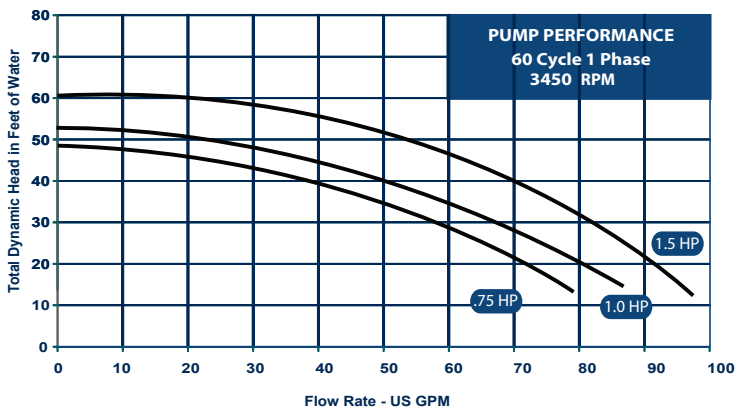

Performance You Can See!