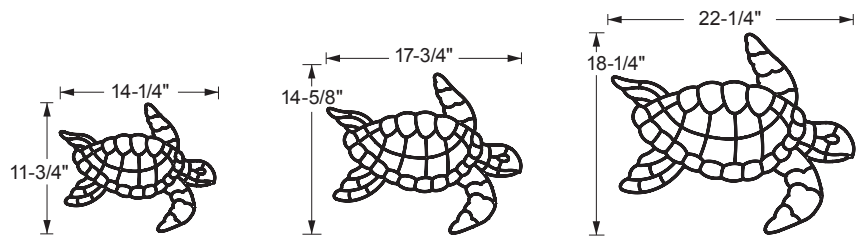

Fillable Friends®

Size:

14³/₄" x 11³/₄" small
17³/₄" x 14⁵/₈" medium
22¹/₄" x 18¹/₄" large

Small filled frame: part # F2022-01
Medium filled frame: part # F2023-01
Large filled frame: part # F2024-01

Turtle Set

Filled frames: part # F2030-01
(1 small, 1 medium, 1 large)

1 set per case

STANDARD FILLED FRAME COLOR

☐ 01

Typical cross section of all fillable friends