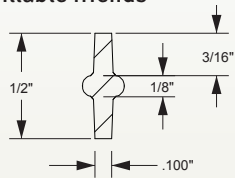

Fillable Friends®

Size:

14³/₄" x 11³/₄" small
17³/₄" x 14⁵/₈" medium
22¹/₄" x 18¹/₄" large

Small filled frame: part # F2022-01
Medium filled frame: part # F2023-01
Large filled frame: part # F2024-01

Turtle Set

Filled frames: part # F2030-01
(1 small, 1 medium, 1 large)

1 set per case

STANDARD FILLED FRAME COLOR

☐ 01

Typical cross section of all fillable friends