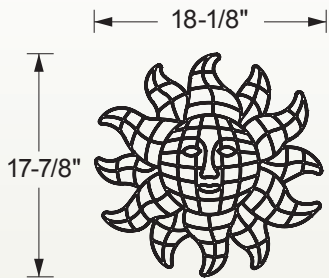

## Fillable Friends<sup>®</sup>

Size: 18<sup>3</sup>/<sub>8</sub>" x 17<sup>7</sup>/<sub>8</sub>"

Filled frame: part # F2014-01

1 per case

**STANDARD FILLED FRAME COLOR**

01

Part # F2014-01

Sun Frame Only  
Part # F1014-xx

Flexible PVC frame  
Part # SPF1014-01

6 per case

**STANDARD UNFILLED FRAME COLORS**

01     05

**Typical cross section of all fillable friends**

U.S. and foreign patents pending