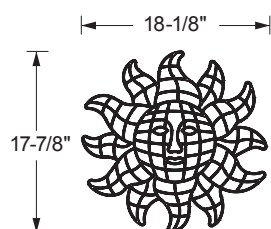

Sun Frame

FUN IN THE SUN

Size: 18¹/₈" x 17⁷/₈"

Filled frame: part # F2014-01
1 per case

See pages 148-151 for unfilled frames

U.S. and foreign patents pending

White frame filled