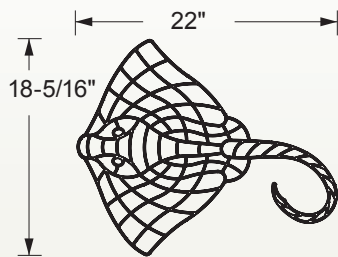

Fillable Friends[®]

Size: 18⁵/₁₆" x 22"

Filled frame: part # F2013-01

1 per case

STANDARD FILLED FRAME COLOR

01

Part # F2013-01

Stingray Frame Only
Part # F1013-xx

Flexible PVC frame
Part # SPF1013-01

6 per case

STANDARD UNFILLED FRAME COLORS

01 05

Typical cross section of all fillable friends

U.S. and foreign patents pending