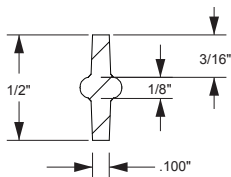

STANDARD UNFILLED FRAME COLORS

☐ 01 ☒ 05

U.S. and foreign patents pending

Typical cross section of all fillable friends