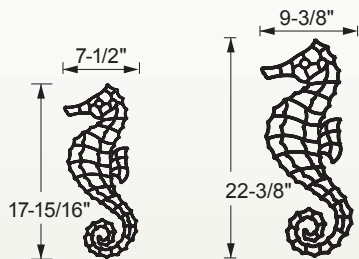

Fillable Friends<sup>®</sup>

Size:  
7 1/2" x 17 15/16" medium  
9 3/8" x 22 3/8" large

Medium filled frame: part # F2017-01  
Large filled frame: part # F2018-01

Seahorse Set (1 medium and 1 large)  
Filled frames: part # F2031-01

1 set per case

STANDARD FILLED FRAME COLOR

01

Seahorse Frame Only  
Part # F1017-xx (medium)  
Part # F1018-xx (large)

Flexible PVC Frame  
Part # SPF1017-01 (medium)  
Part # SPF1018-01 (large)  
6 per case

Seahorse Set Frame Only  
Part # F1031-xx (1 medium / 1 large)

Flexible PVC Frame  
Part # SPF1031-01 (1 medium / 1 large)  
6 sets per case

STANDARD UNFILLED FRAME COLORS

01  05

U.S. and foreign patents pending