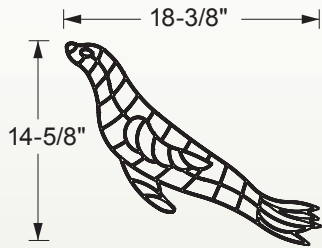

Fillable Friends[®]

Size: 18³/₈" x 14⁵/₈"

Filled frame: part # F2009-01

1 per case

STANDARD FILLED FRAME COLOR

01

Part # F2009-01

Sea Lion Frame Only
Part # F1009-xx

Flexible PVC frame
Part # SPF1009-01

6 per case

STANDARD UNFILLED FRAME COLORS

01 05

Typical cross section of all fillable friends

U.S. and foreign patents pending