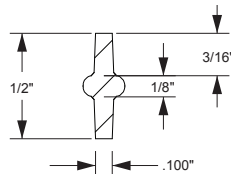

Fillable Friends[®]

Size: 18³/₈" x 14⁵/₈"

Filled frame: part # F2009-01

1 per case

STANDARD FILLED FRAME COLOR

01

Part # F2009-01

Sea Lion Frame Only
Part # F1009-xx

Flexible PVC frame
Part # SPF1009-01

6 per case

STANDARD UNFILLED FRAME COLORS

01 05

Typical cross section of all fillable friends

U.S. and foreign patents pending