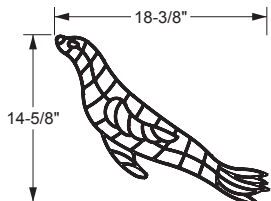

### Typical cross section of all fillable friends

Cross Section

### Typical non-filled stencil

Size: 18<sup>3</sup>/<sub>8</sub>" x 14<sup>5</sup>/<sub>8</sub>"

Stencil only:  
part # F1009-xx

6 per case

U.S. and foreign patents pending

Picture shows an example of a filled Sea Lion