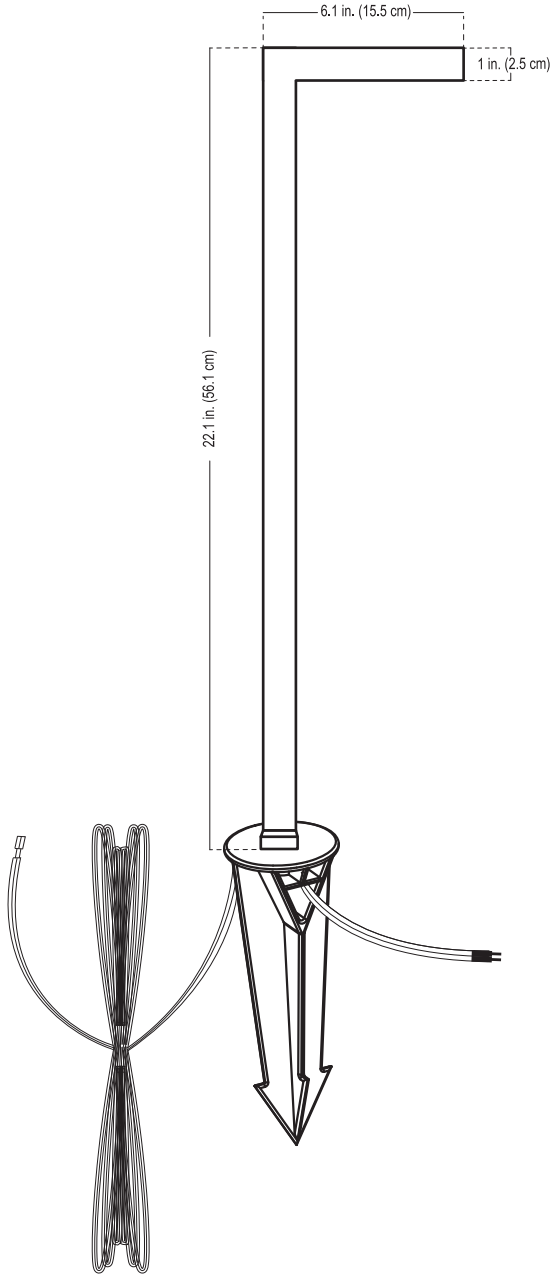

ALLIANCE

Specification Sheet

Model: PL300-bt (Bluetooth Path Light)

Fixture Height: 22.1 in. (56.1 cm)
Fixture Length: 6.1 in. (15.5 cm)
Stem Diameter: 1 in. (2.5 cm)

Notes:

Project:
Type:

Specifications and Features:

Body: "L" Shaped brass fixture, aged brass finish

Lens: Frosted lens

Wire: Industry First, double wire lead pre-connected to the fixture, 16 awg (*UL listed*), brown
-25 foot wire lead, pre-stripped for easy wire connection
-18 inch wire lead, LED connection ready

Stake: Plastic ground stake, attached to the fixture (8.5 in; 21.6 cm length)

Warranty: Lifetime warranty on fixture housing

Certification: Complies with the requirements of UL-1838 and CAN/CSA-C22.2 No. 250.7. Identified with the ETL and cETL Listed Mark.

Integrated LED Features:

Wattage: 2w-4w

Operating Voltage Range: 10v - 14v

Lumen Output: 15lm to 200lm

Beam Spread: 120°

CRI: 80

CCT Options: Preset options for 2700K, 3000K, 4000K

RGB Options: Unlimited Color Wheel Options with quick preset options for Red, Green, Blue, Amber and Purple