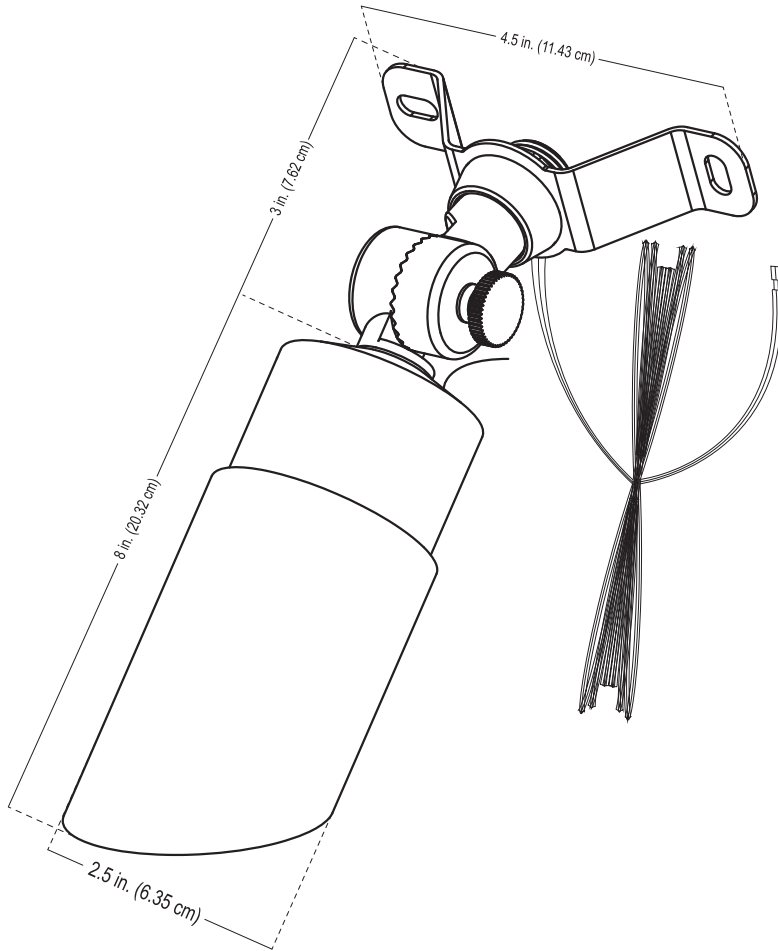

ALLIANCE

Specification Sheet

Model: DL200-bt (Bluetooth Down Light)

Fixture Height: 8 in. (20.32 cm)
 Fixture Width: 2.5 in. (6.35 cm)
 Base Height: 3 in. (7.62 cm)
 Base Width: 4.5 in. (11.43 cm)

Notes:

| |
|----------|
| Project: |
| Type: |

Specifications and Features:

- Body:** Brass fixture, aged brass finish
- Knuckle:** Solid brass knuckle with dial adjustment
- Shroud:** Brass shroud with rubber gasket
- Socket:** Spring loaded ceramic bi-pin socket with dual contact and lamp clips
- Wire:** 25' Foot wire lead, 16 awg (UL listed), brown, Pre-connected to the fixture, Pre-stripped for easy wire connection
- Bracket:** Solid brass mounting bracket, aged brass finish
- Mounting Nut:** Brass mounting nut for precise adjustment
- Hardware:** Mounting screws
- Warranty:** Ten Year Warranty on Integrated Fixture
- Certification:** Complies with the requirements of UL-1838 and CAN/CSA-C22.2 No. 250.7. Identified with the ETL and cETL Listed Mark.

Integrated LED Features:

- Wattage:** 4w - 8w
- Operating Voltage Range:** 10v - 14v
- Lumen Output:** 15lm to 350lm
- Beam Spread:** 40°
- CRI:** 80
- CCT Options:** Preset options for 2700K, 3000K, 4000K
- RGB Options:** Unlimited Color Wheel Options with quick preset options for Red, Green, Blue, Amber and Purple
- Dimming:** Dimming option available for every color choice
- Scenes:** Customizable scene options with up to 3 colors per scene