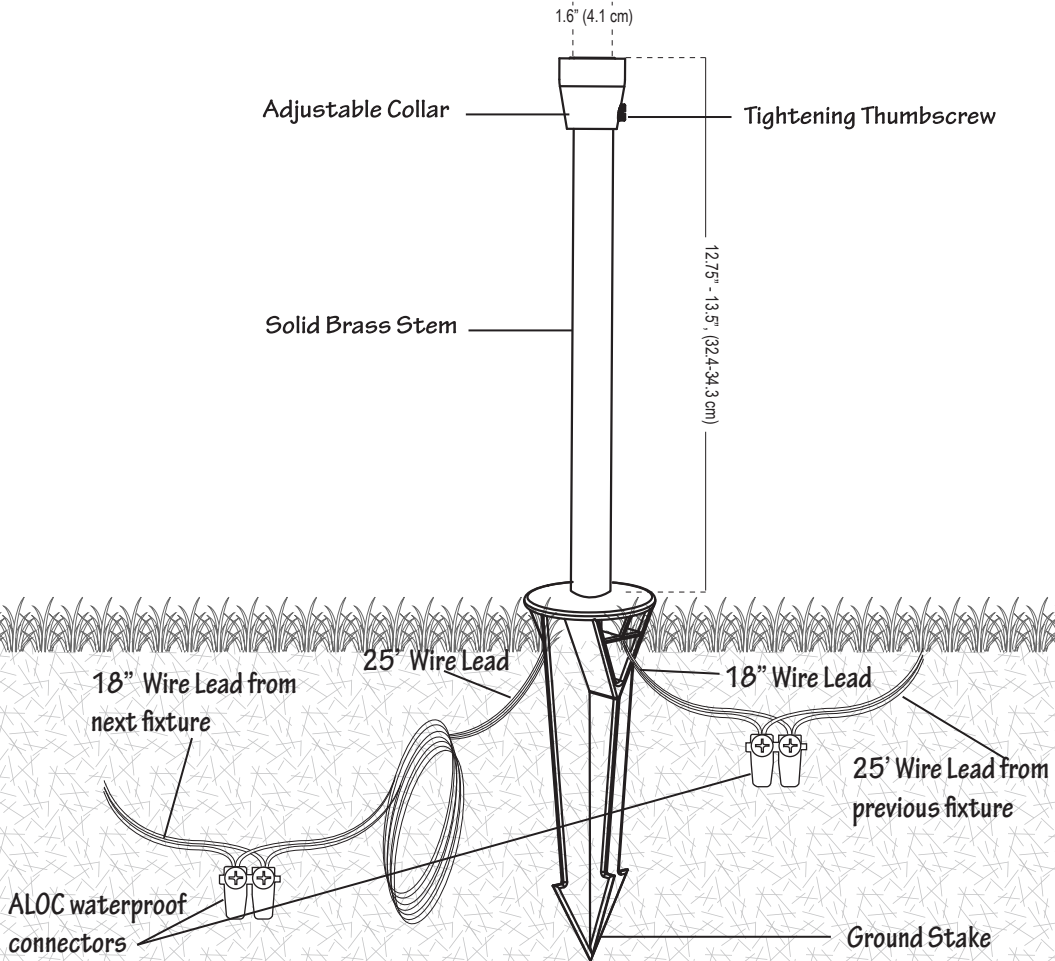

### ALSTEM12-LED - Ground Stake

Fixture Height: 12.75" - 13.5", (32.4-34.3 cm)  
Stem Diameter: 1.6" (4.1 cm)

### ALSTEM12-LED - PERMAPOST

Fixture Height: 12.75" - 13.5", (32.4-34.3 cm)  
Stem Diameter: 1.6" (4.1 cm)