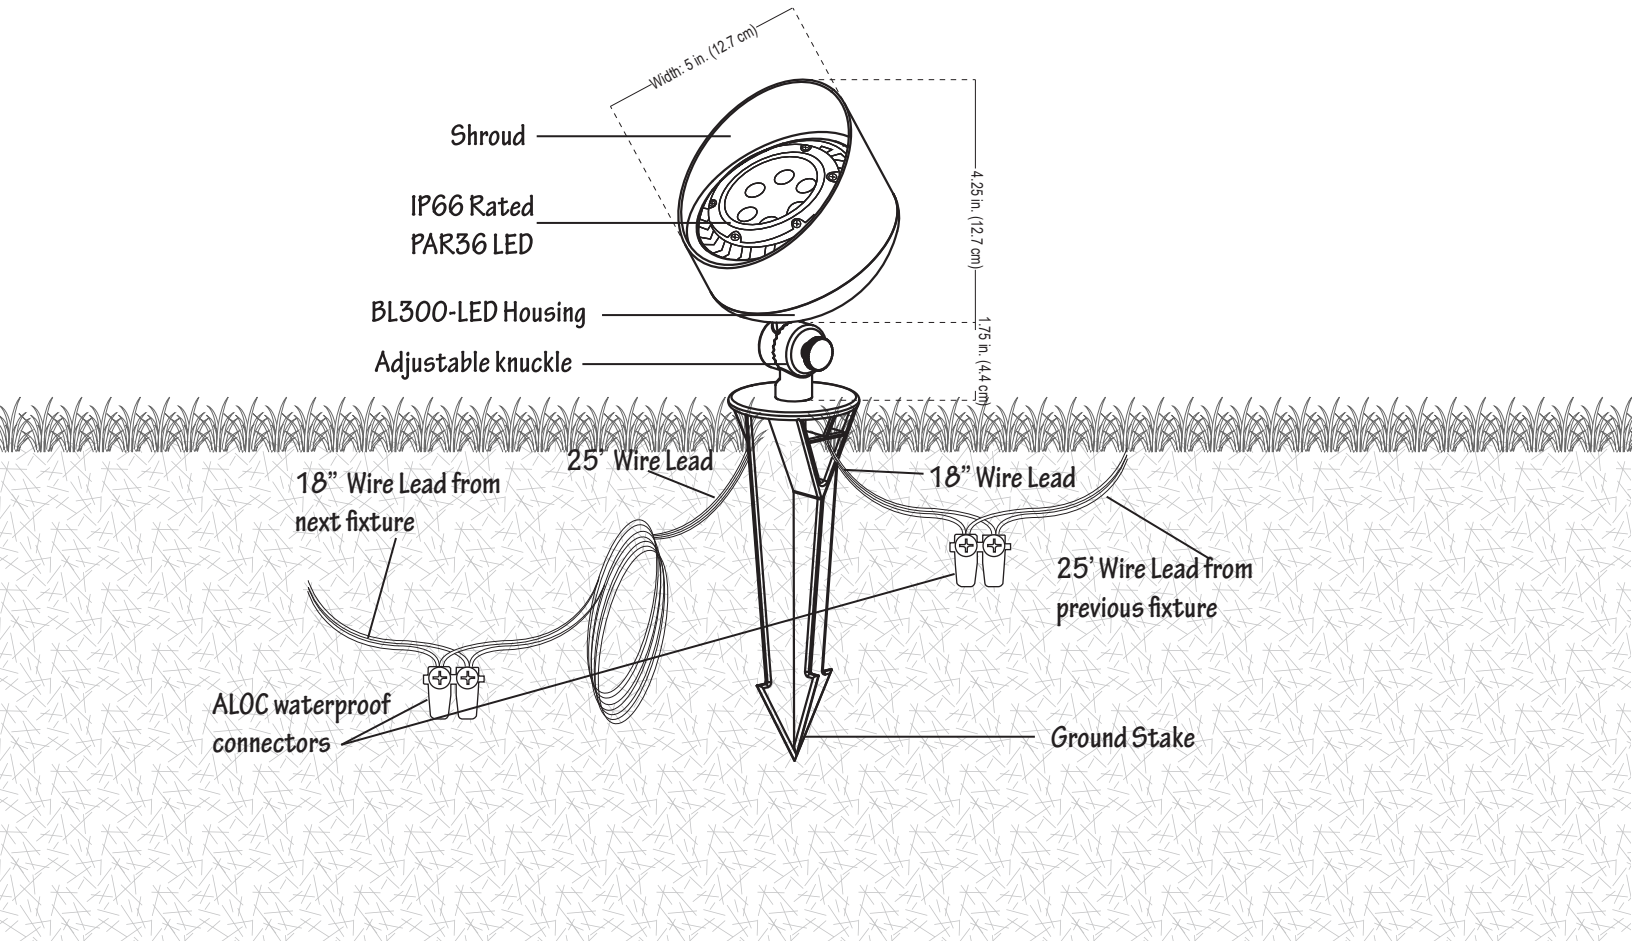

BL300-LED - Ground Stake

Fixture Length: 4.25 in. (12.7 cm)
Base Height: 1.75 in. (4.4 cm)
Width: 5 in. (12.7 cm)

BL300-LED - PERMAPOST

Fixture Length: 4.25 in. (12.7 cm)
Base Height: 1.75 in. (4.4 cm)
Width: 5 in. (12.7 cm)