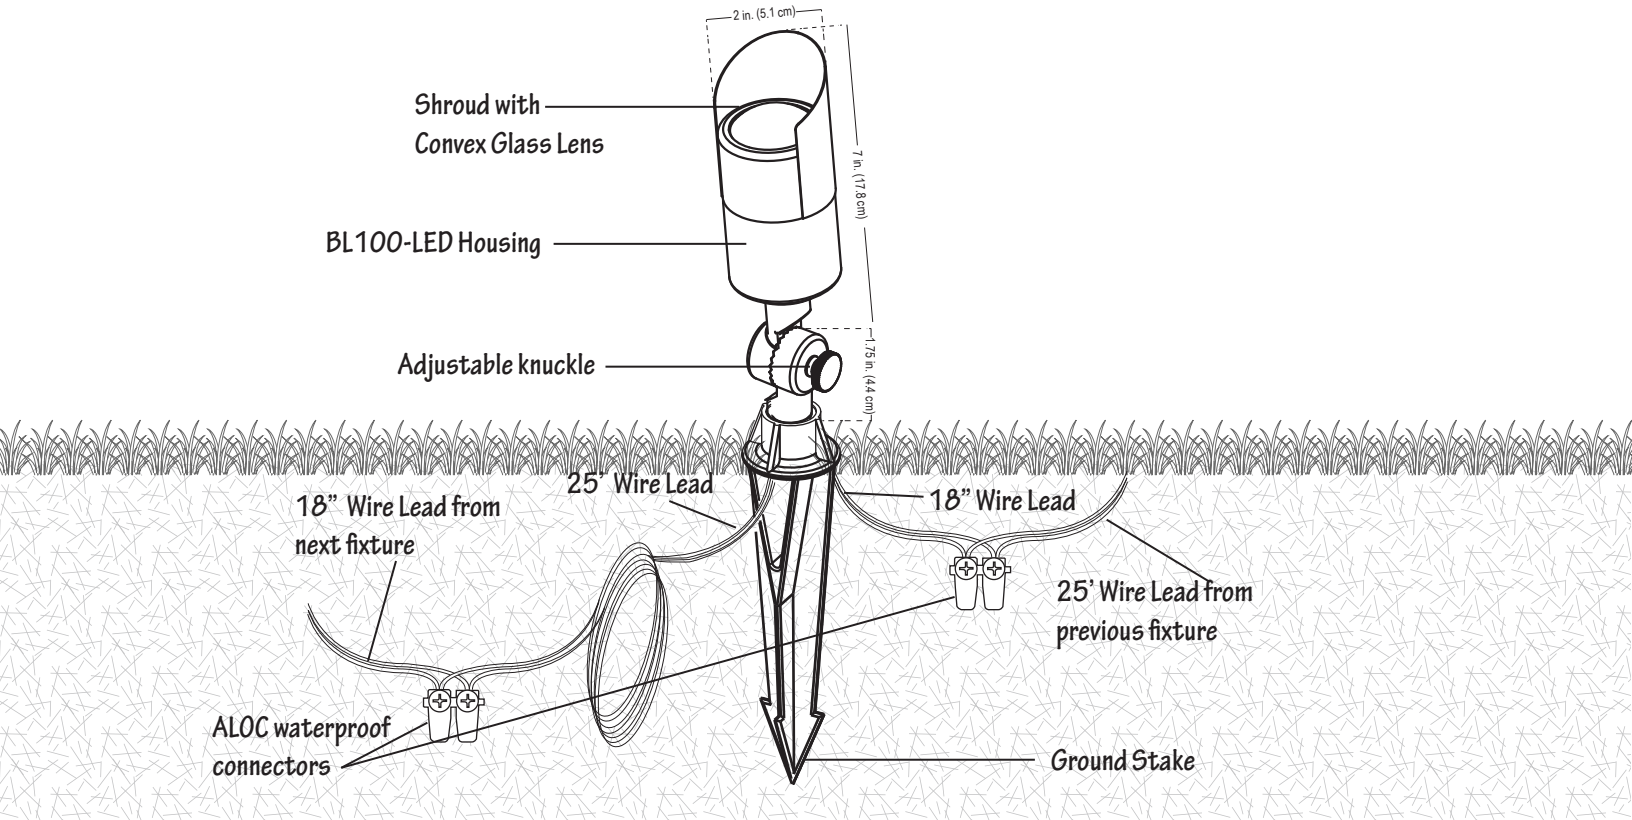

### BL100-LED - Ground Stake

Fixture Length: 7 in. (17.8 cm)  
Base Height: 1.75 in. (4.4 cm)  
Width: 2 in. (5.1 cm)

### BL100-LED - PERMAPOST

Fixture Length: 7 in. (17.8 cm)  
Base Height: 1.75 in. (4.4 cm)  
Width: 2 in. (5.1 cm)