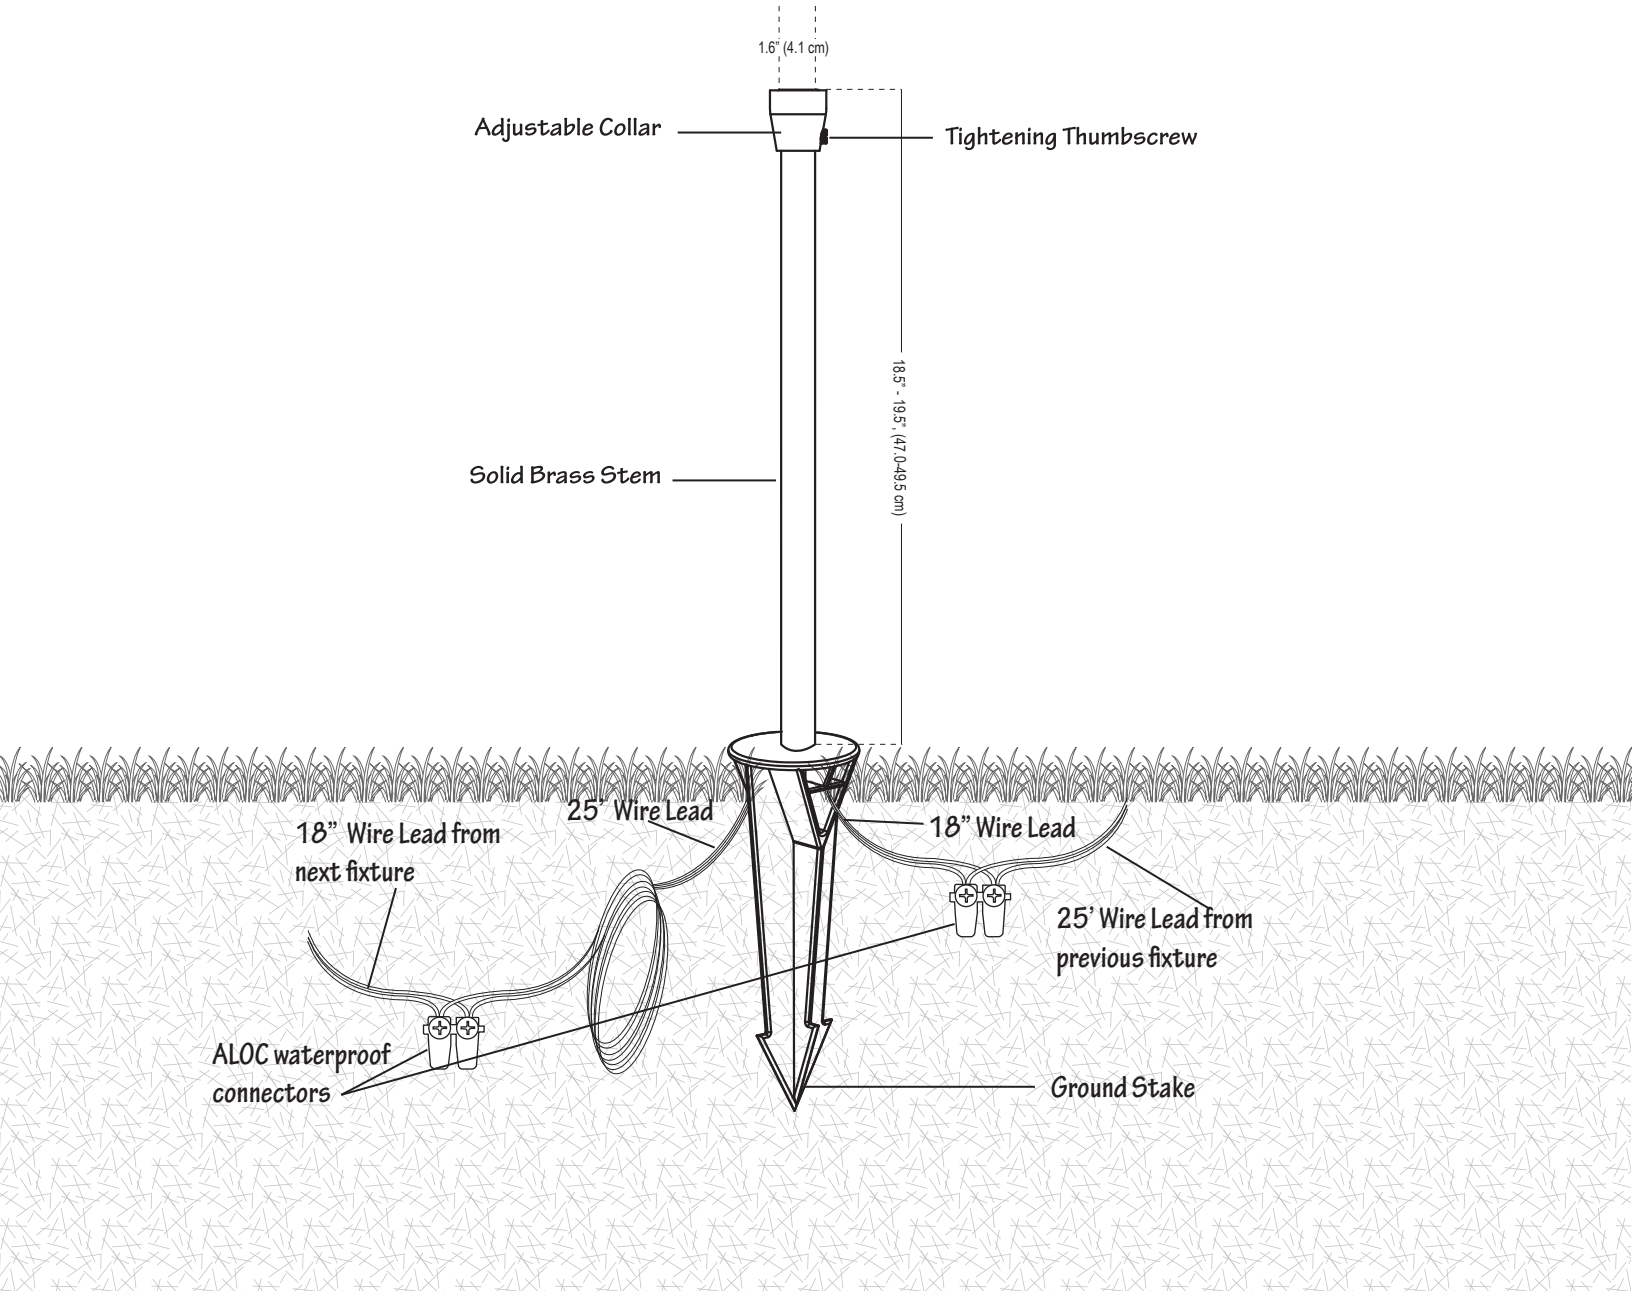

ALSTEM18-LED - Ground Stake

Fixture Height: 18.5" - 19.5", (47.0-49.5 cm)
Stem Diameter: 1.6" (4.1 cm)

ALSTEM18-LED - PERMAPOST

Fixture Height: 18.5" - 19.5", (47.0-49.5 cm)
Stem Diameter: 1.6" (4.1 cm)