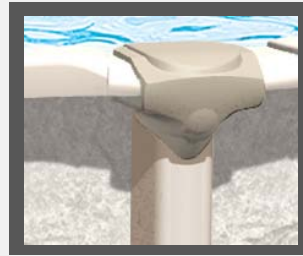

# Magnus™

54"

**Pool Code:**

PMAG-\*\*54RSRSRSB10

PMAG-\*YE\*54RSRSRSB10

**Wall Pattern Code**

WELL54S

Ellipse wall

## Specifications

<b>Height</b>	54"
<b>Top Ledge</b>	7" Resin
<b>Upright</b>	5" Steel (16 uprights on a 24')
<b>Ledge Cover</b>	Two piece ledge cover
<b>Stabilizer</b>	Steel
<b>Bottom rail</b>	Resin
<b>Plates</b>	Top: Steel, Bottom: Resin
<b>Foot Cover</b>	N/A
<b>Structure Color</b>	Pearl
<b>Oval System</b>	Braceless
<b>Other</b>	
<b>Warranty</b>	60 years – 5 years 100%