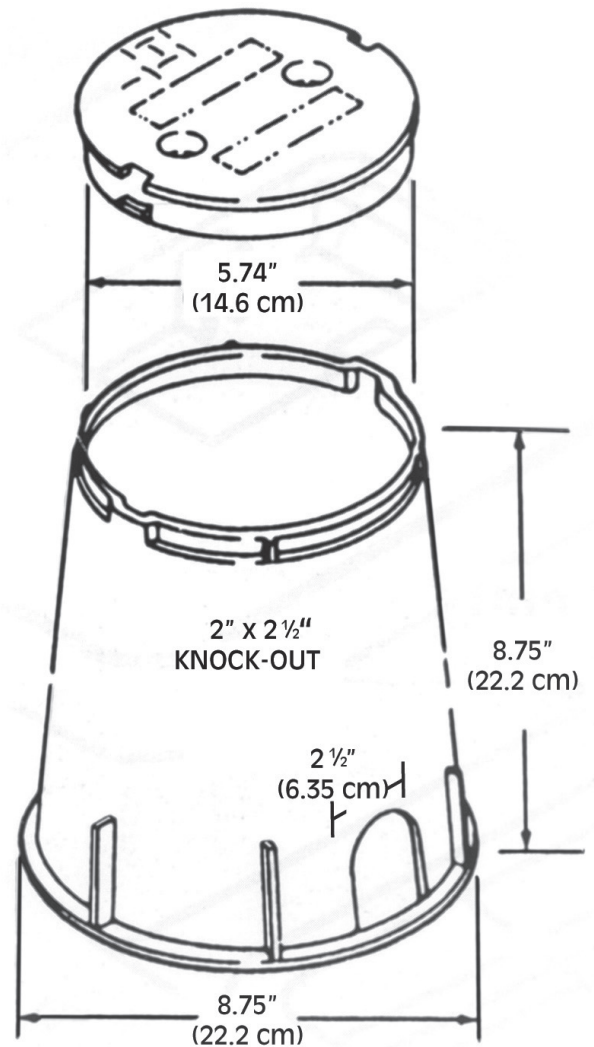

**SERIES 610 (6" ROUND) GREEN**

- 256 PER PALLET
- BODY & COVER
- BODY
- COVER

610-1G2G	1.32 LBS.	.60 KG
610-1G	1.07 LBS.	.49 KG
610-2G	.25 LBS.	.11 KG

**SPECIAL FEATURES**

- TWIST LOCK COVER
- STRONGER LOAD STRENGTH
- UV INHIBITORS TO PREVENT DISCOLORATION & CRACKING
- NO PORT AVAILABLE