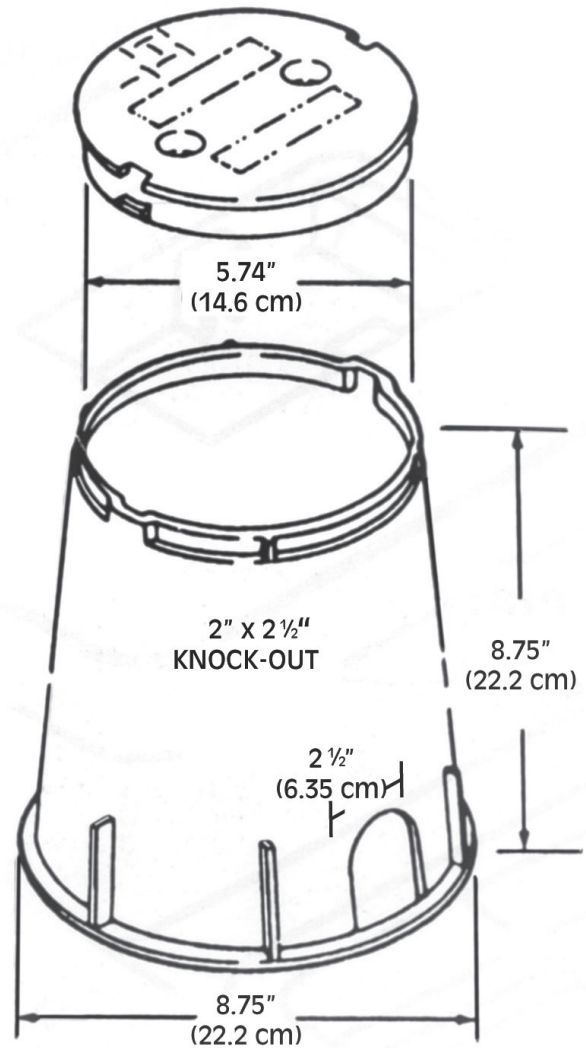

SERIES 610 (6" ROUND) GREEN

- 256 PER PALLET
- BODY & COVER
- BODY
- COVER

610-1G2G	1.32 LBS.	.60 KG
610-1G	1.07 LBS.	.49 KG
610-2G	.25 LBS.	.11 KG

SPECIAL FEATURES

- TWIST LOCK COVER
- STRONGER LOAD STRENGTH
- UV INHIBITORS TO PREVENT DISCOLORATION & CRACKING
- AVAILABLE WITH NO PORT