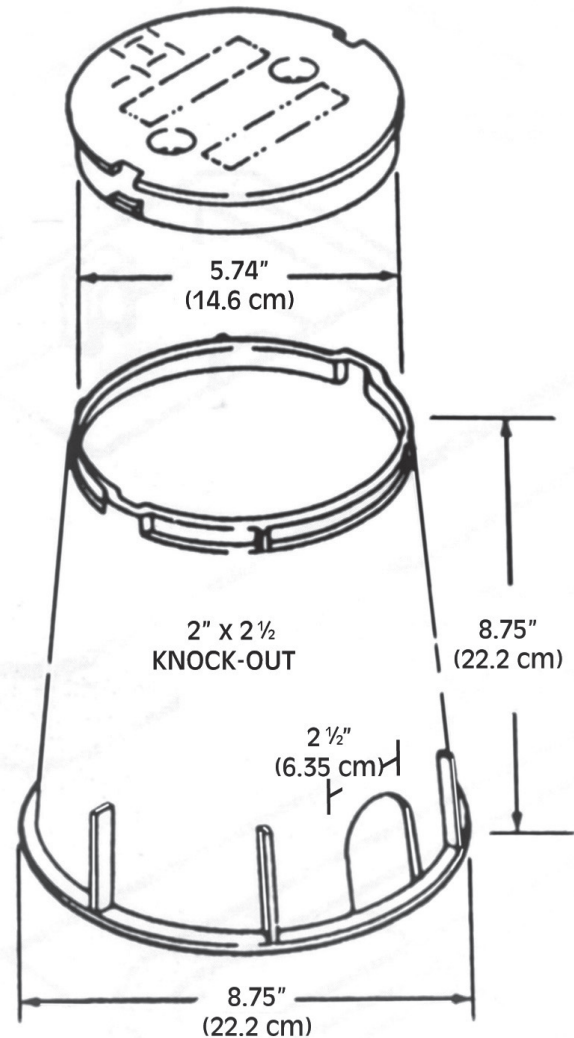

SERIES 608 (6" ROUND ECONO) BLACK BODY W/GREEN COVER

■ 256 PER PALLET

■ BODY & COVER

608-1B2G 1.25 LBS. .56 KG

■ BODY

608-1B 1.00 LBS. .45 KG

■ COVER

610-2G .25 LBS. .11 KG