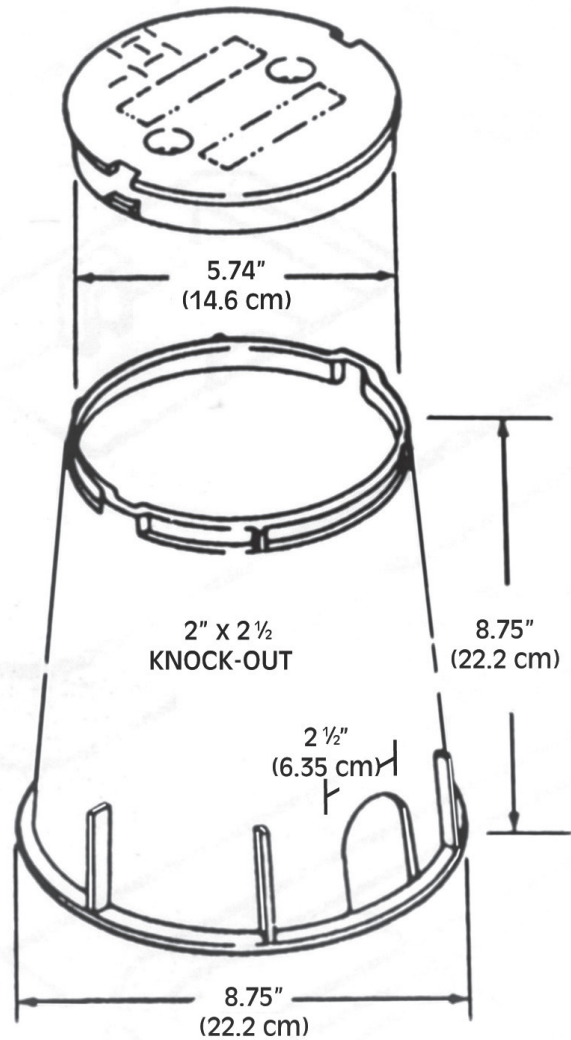

**SERIES 608 (6" ROUND ECONO) BLACK BODY W/GREEN COVER**

■ 256 PER PALLET				
■ BODY & COVER	608-1B2G	1.25 LBS.	.56 KG	
■ BODY	608-1B	1.00 LBS.	.45 KG	
■ COVER	610-2G	.25 LBS.	.11 KG	

**SPECIAL FEATURES**

- TWIST LOCK COVER
- HIGH TOP LOAD STRENGTH
- LIGHT-WEIGHT CONSTRUCTION
- UV INHIBITORS TO PREVENT DISCOLORATION & CRACKING

**STANDARD MARKING AVAILABLE (BLANK • CATV • ELECTRIC)**