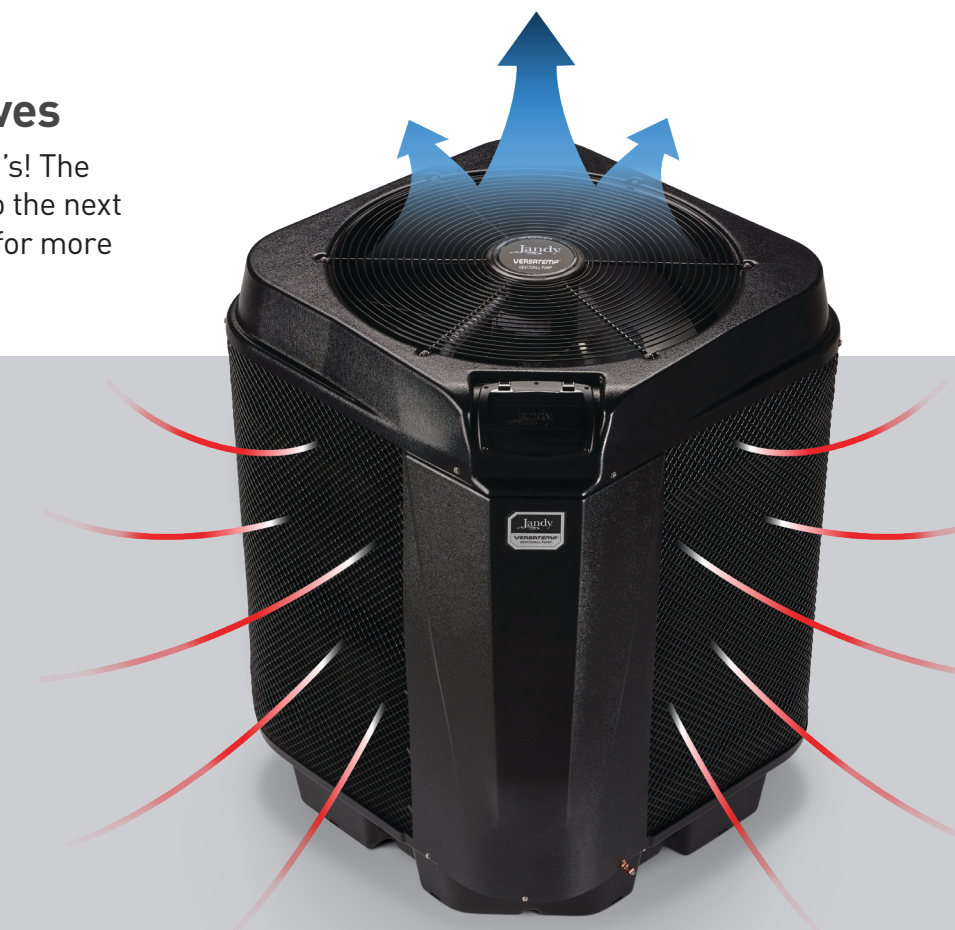

Performance that Saves

Bring on the heat with more BTU's! The VersaTemp takes performance to the next level with increased heat output for more efficient and faster heating.