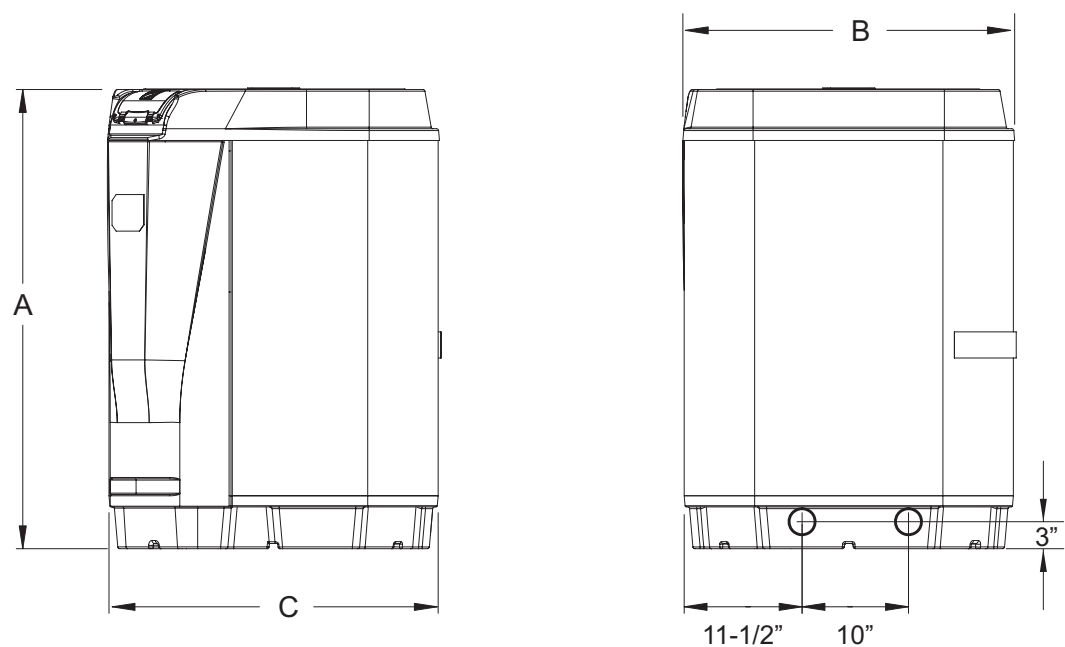

DIMENSIONS

DIMENSIONS

MODEL	A	B	C
JRT2000R	42"	32"	32"
JRT2500R	42"	32"	32"
JRT3000R	45"	32"	32"

Jandy.com | 1.800.822.7933

Jandy®

**HIGH PERFORMANCE.
LESS NOISE.**

SOUNDSHIELD™
Integrated sound-dampening technology

VERSATEMP™
HEAT/CHILL PUMP