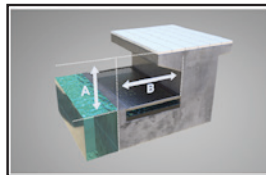

pedestal accessory

U.S. Patent No.
D507,769S

ACCENT COLORS

Available in a variety of accent and powder coat colors

*Blue seat standard (not a powder coat option)

OPTIONS/ACCESSORIES:

F-808SA	Anchor kit, standard 1.9" ID x 6" deep
F-MTLC	Cover, standard, blue
F-MTLC-T	Cover, standard, tan
F-MTLC-G	Cover, standard, gray
F-422PHL-2	Headrest
F-105LAR	Pull-out leg rest
F-048SCH	Solar charging station
F-MTTC	Mighty series transport cart
F-MTY1PD	Pedestal, 1 foot tall
F-MTY2PD	Pedestal, 2 foot tall
F-MTY3PD	Pedestal, 3 foot tall
F-MTY4PD	Pedestal, 4 foot tall

PROUDLY SOLD BY:

THE MIGHTY 400 POOL LIFT

PRODUCT SPECIFICATIONS

APPLICABLE POOL PROFILES

WITHOUT PEDESTAL

ROLL OUT

PARTIALLY RECESSED

FULLY RECESSED