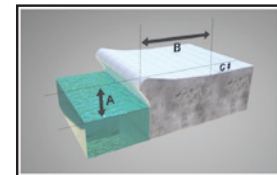

In addition the Mightys' can rotate 360 degrees in either direction. Designed for in ground anchoring, the Mighty series will accommodate existing "standard" Scout 2 and Revolution concrete anchors. Created for its adaptability, the Mightys' can be purchased with a pedestal for additional wall clearance or unusual gutter profiles. Pedestals come in 1', 2', 3', and 4' options.

PROUDLY SOLD BY:

THE MIGHTY 400 POOL LIFT

PRODUCT SPECIFICATIONS

APPLICABLE POOL PROFILES

WITHOUT PEDESTAL

ROLL OUT

PARTIALLY RECESSED

FULLY RECESSED

BULL NOSE

WITH PEDESTAL

RAISED POOL / SPA

FLORIDA ROLL OUT

PARTIALLY RECESSED
W/ CURB

To confirm specific application go to www.aquacreek.com for our Pool Lift Selector
Become a member of our new Dealer and Architect page. Access to CAD blocks,
CSI specs and sales materials.