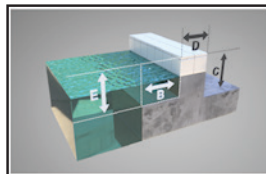

pedestal accessory

U.S. Patent No.
D507,769S

ACCENT COLORS

Available in a variety of accent and powder coat colors

*Blue seat standard (not a powder coat option)

OPTIONS/ACCESSORIES:

F-808SA	Anchor kit, standard 1.9" ID x 6" deep
F-MTLC	Cover, standard, blue
F-MTLC-T	Cover, standard, tan
F-MTLC-G	Cover, standard, gray
F-422PHL-2	Headrest
F-105LAR	Pull-out leg rest
F-048SCH	Solar charging station
F-MTTC	Mighty series transport cart
F-MTY1PD	Pedestal, 1 foot tall
F-MTY2PD	Pedestal, 2 foot tall
F-MTY3PD	Pedestal, 3 foot tall
F-MTY4PD	Pedestal, 4 foot tall

PROUDLY SOLD BY:

THE MIGHTY 400 POOL LIFT

PRODUCT SPECIFICATIONS

APPLICABLE POOL PROFILES

WITHOUT PEDESTAL

ROLL OUT

PARTIALLY RECESSED

FULLY RECESSED

BULL NOSE

WITH PEDESTAL

RAISED POOL / SPA

FLORIDA ROLL OUT

PARTIALLY RECESSED
W/ CURB

To confirm specific application go to www.aquacreek.com for our Pool Lift Selector
Become a member of our new Dealer and Architect page. Access to CAD blocks,
CSI specs and sales materials.