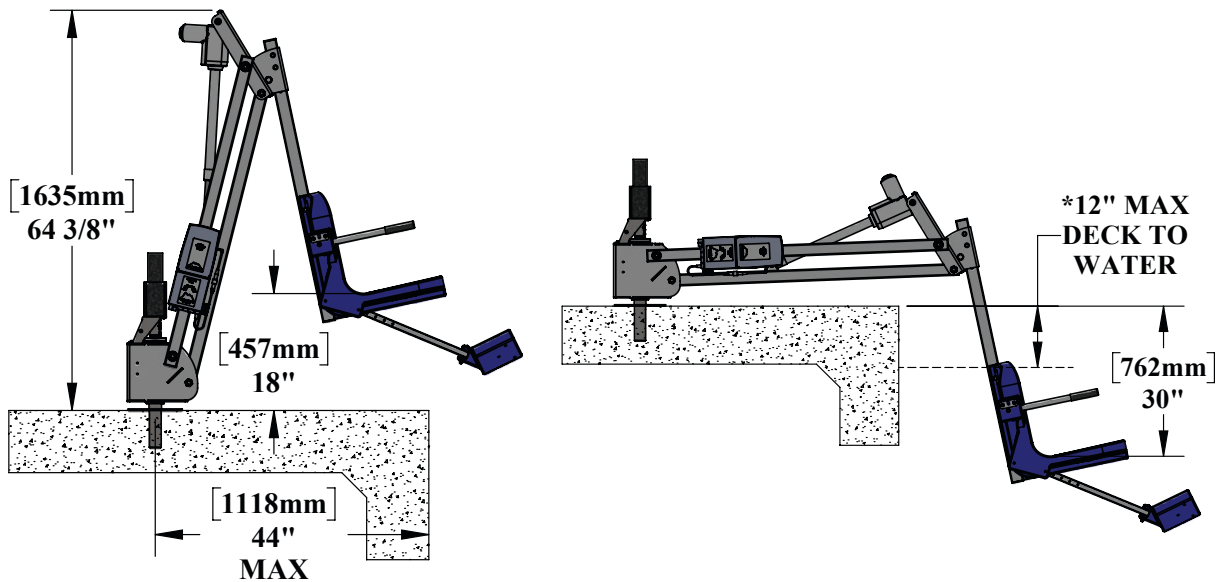

The Mighty series features an adjustable height seat pole allowing 6" of additional adjustment in 2" increments. This series provides versatility and accessibility solutions with greater water drafts and a setback up to 44".

FEATURES:

- UL certified
- 400 LB weight capacity
- Up to 12" deck to water
- 360 degree rotation
- Setback up to 44"
- Adjustable seat height
- Direct drive rotation
- Flip-up armrests
- Stainless steel construction
- Durable powder coat finish
- Five year pro-rated electronics warranty
- Five year structural warranty

pedestal accessory

U.S. Patent No.
D507,769S

ACCENT COLORS

Available in a variety of accent and powder coat colors

*Blue seat standard (not a powder coat option)

OPTIONS/ACCESSORIES:

F-808SA	Anchor kit, standard 1.9" ID x 6" deep
F-MTLC	Cover, standard, blue
F-MTLC-T	Cover, standard, tan
F-MTLC-G	Cover, standard, gray
F-422PHL-2	Headrest
F-105LAR	Pull-out leg rest
F-048SCH	Solar charging station
F-MTTC	Mighty series transport cart
F-MTY1PD	Pedestal, 1 foot tall
F-MTY2PD	Pedestal, 2 foot tall
F-MTY3PD	Pedestal, 3 foot tall
F-MTY4PD	Pedestal, 4 foot tall

PROUDLY SOLD BY:

THE MIGHTY 400 POOL LIFT

PRODUCT SPECIFICATIONS

APPLICABLE POOL PROFILES

WITHOUT PEDESTAL

ROLL OUT

PARTIALLY RECESSED

FULLY RECESSED