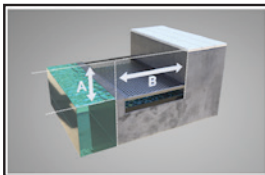

pedestal accessory

U.S. Patent No.
D507,769S

ACCENT COLORS

Available in a variety of accent and powder coat colors

*Blue seat standard (not a powder coat option)

OPTIONS/ACCESSORIES:

F-808SA	Anchor kit, standard 1.9" ID x 6" deep
F-MTLC	Cover, standard, blue
F-MTLC-T	Cover, standard, tan
F-MTLC-G	Cover, standard, gray
F-422PHL-2	Headrest
F-105LAR	Pull-out leg rest
F-048SCH	Solar charging station
F-MTTC	Mighty series transport cart
F-MTY1PD	Pedestal, 1 foot tall
F-MTY2PD	Pedestal, 2 foot tall
F-MTY3PD	Pedestal, 3 foot tall
F-MTY4PD	Pedestal, 4 foot tall

PROUDLY SOLD BY:

THE MIGHTY 400 POOL LIFT

PRODUCT SPECIFICATIONS

APPLICABLE POOL PROFILES

WITHOUT PEDESTAL

ROLL OUT

PARTIALLY RECESSED

FULLY RECESSED