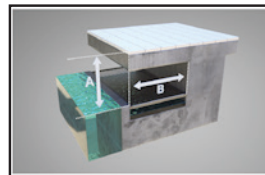

PROUDLY SOLD BY:

THE MIGHTY 400 POOL LIFT

PRODUCT SPECIFICATIONS

APPLICABLE POOL PROFILES

WITHOUT PEDESTAL

ROLL OUT

PARTIALLY RECESSED

FULLY RECESSED

BULL NOSE

WITH PEDESTAL

RAISED POOL / SPA

FLORIDA ROLL OUT

PARTIALLY RECESSED
W/ CURB

To confirm specific application go to www.aquacreek.com for our Pool Lift Selector
Become a member of our new Dealer and Architect page. Access to CAD blocks,
CSI specs and sales materials.