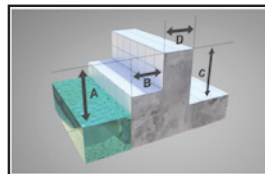

In addition the Mightys' can rotate 360 degrees in either direction. Designed for in ground anchoring, the Mighty series will accommodate existing "standard" Scout 2 and Revolution concrete anchors. Created for its adaptability, the Mightys' can be purchased with a pedestal for additional wall clearance or unusual gutter profiles. Pedestals come in 1', 2', 3', and 4' options.

BULL NOSE

WITH PEDESTAL

RAISED POOL / SPA

FLORIDA ROLL OUT

PARTIALLY RECESSED
W/ CURB

To confirm specific application go to www.aquacreek.com for our Pool Lift Selector
Become a member of our new Dealer and Architect page. Access to CAD blocks,
CSI specs and sales materials.