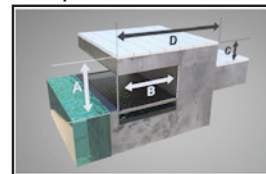

In addition the Mightys' can rotate 360 degrees in either direction. Designed for in ground anchoring, the Mighty series will accommodate existing "standard" Scout 2 and Revolution concrete anchors. Created for its adaptability, the Mightys' can be purchased with a pedestal for additional wall clearance or unusual gutter profiles. Pedestals come in 1', 2', 3', and 4' options.

BULL NOSE

WITH PEDESTAL

RAISED POOL / SPA

FLORIDA ROLL OUT

PARTIALLY RECESSED
W/ CURB

To confirm specific application go to www.aquacreek.com for our Pool Lift Selector
Become a member of our new Dealer and Architect page. Access to CAD blocks,
CSI specs and sales materials.